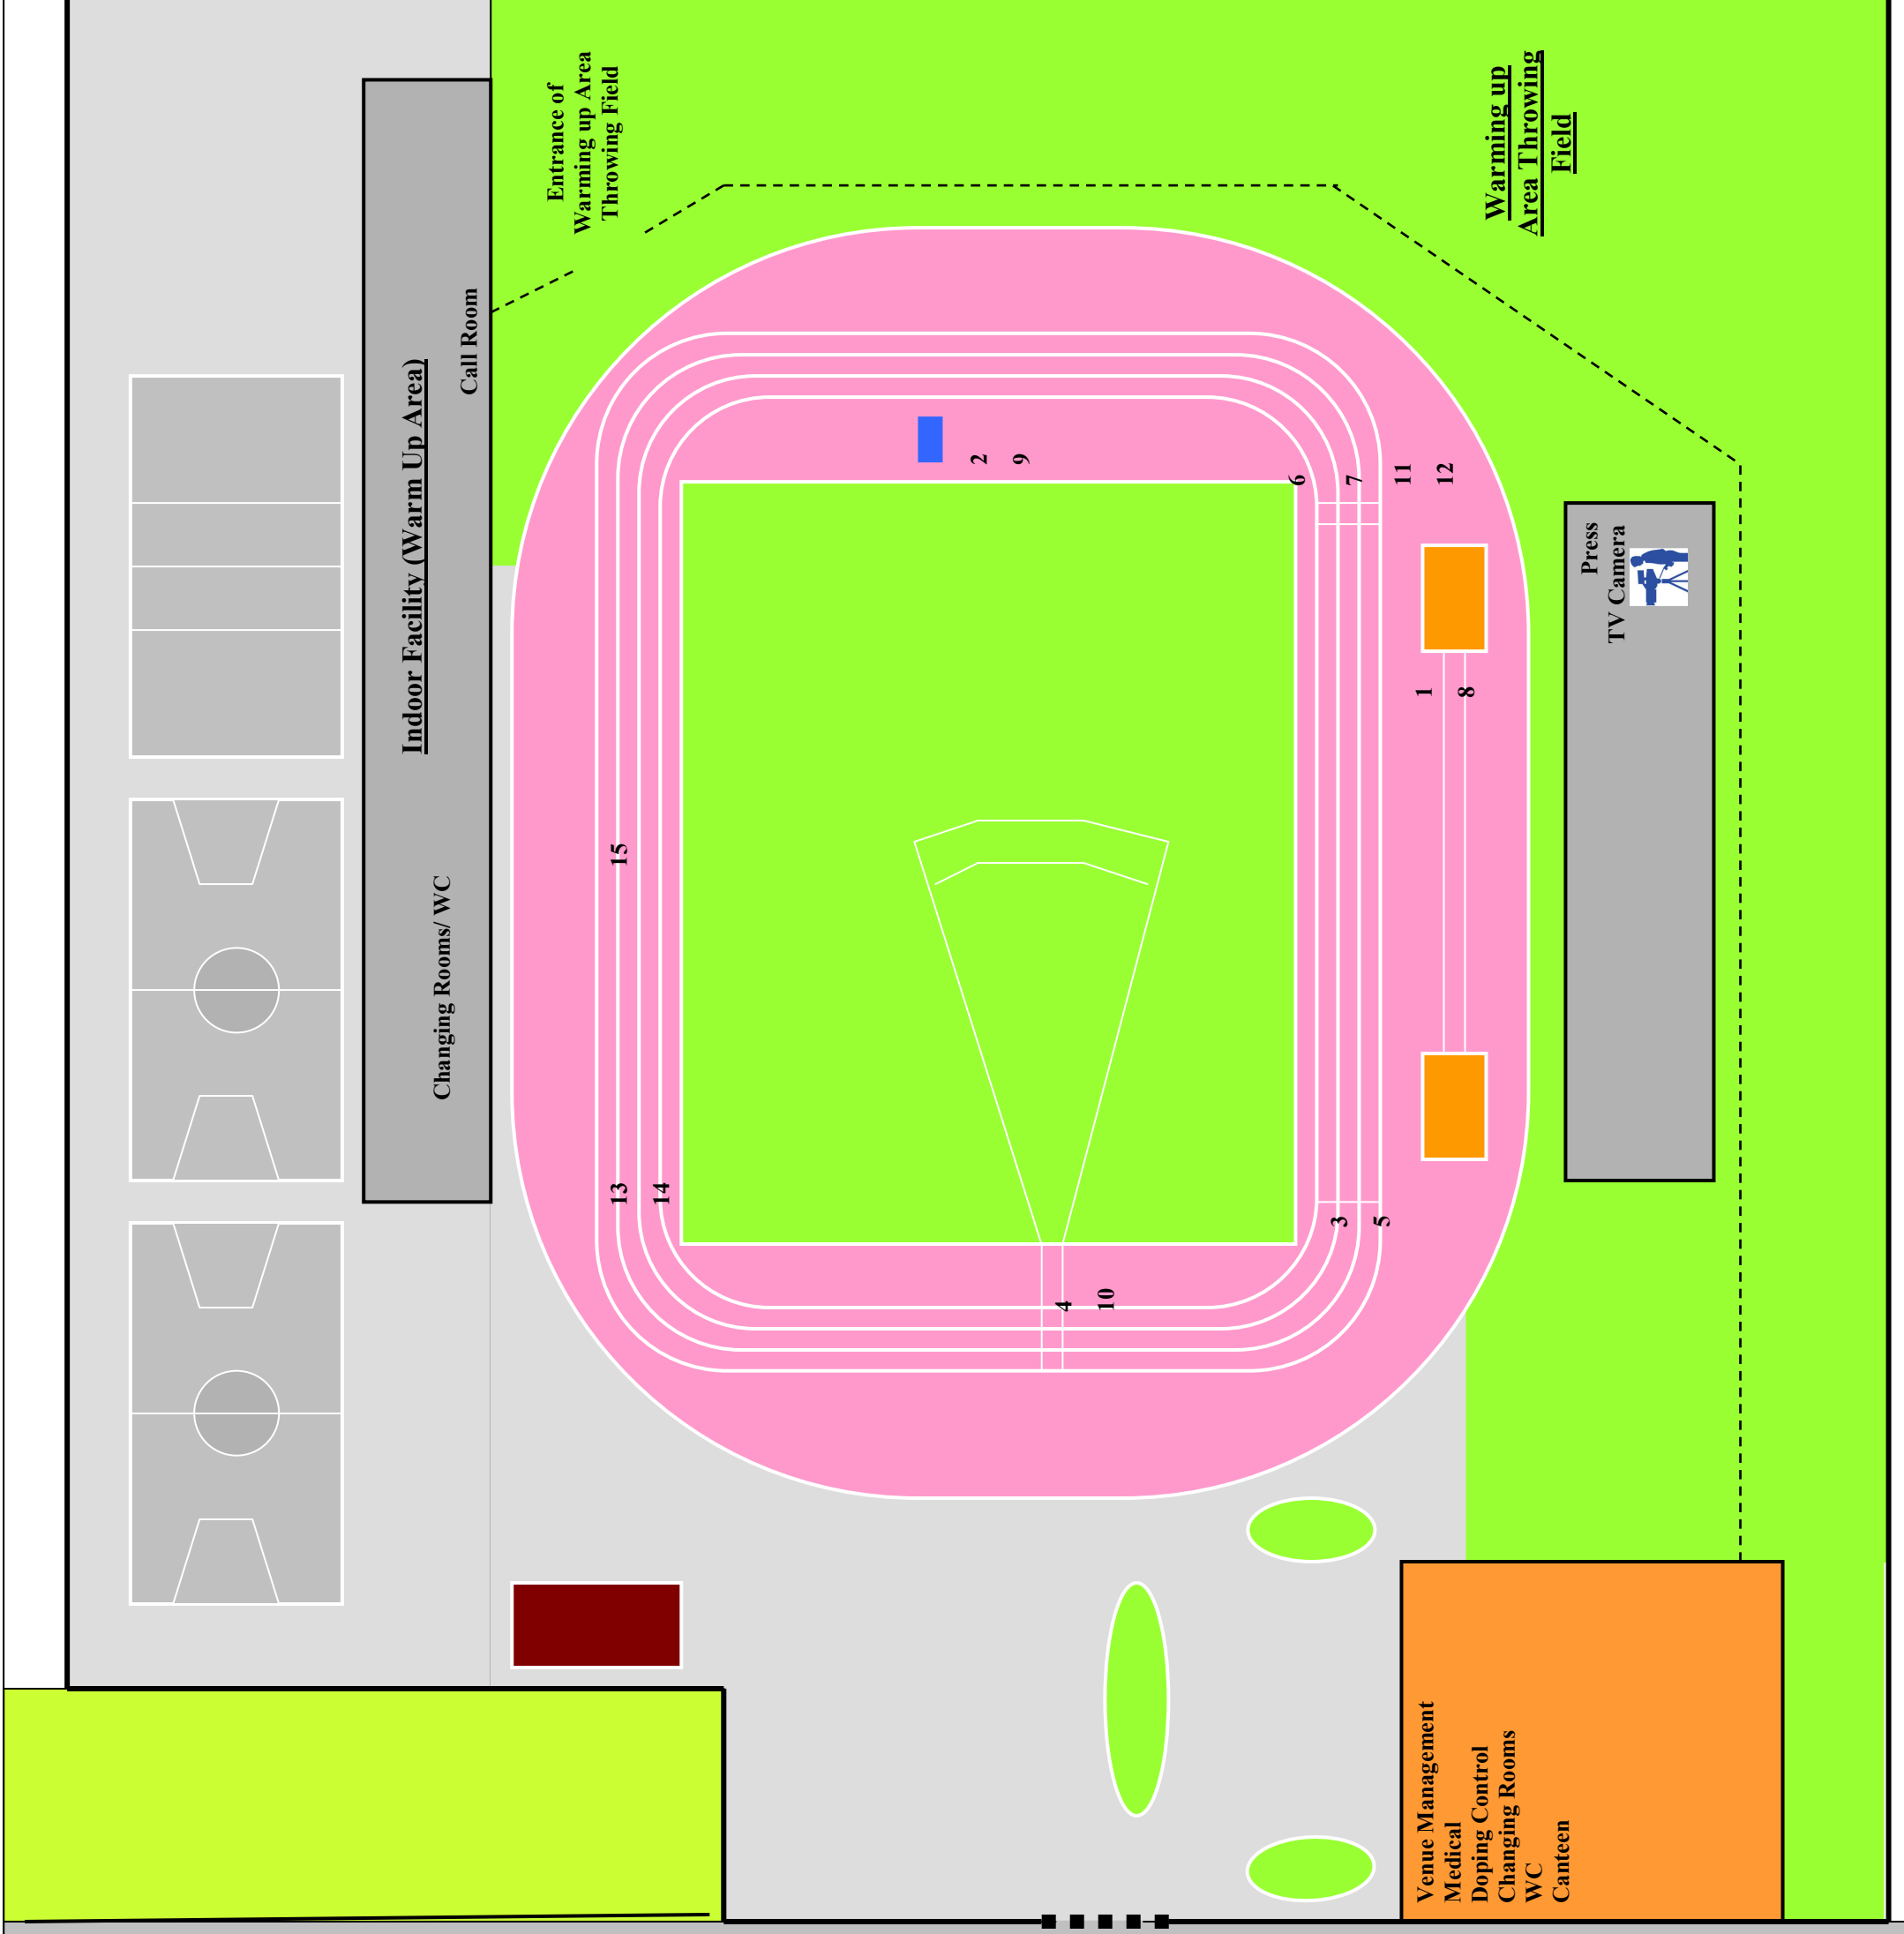

TIME	COMPETITION SCHEDULE
1. 17:30	Triple Jump (W)
2. 17:30	High Jump (W)
17:30	"Papaflessas Run"
17:45	Opening Ceremony
3. 18:00	100m (W)
4. 18:00	Javelin Throw (M)
5. 18:15	100m (M)
6. 18:35	400m (W)
7. 18:50	400m (M)
8. 18:50	Long Jump (M)
9. 18:50	High Jump (M)
10. 19:00	Javelin Throw (W)
19:00	8x50 Relay Boys - Girls
11. 19:15	800m (W)
12. 19:30	800m (M)
13. 19:45	200m (W)
14. 19:55	200m (M)
15. 20:10	3000m Steeplechase

ETHNIKOU STADIOU STREET

VENUE ENTRANCE

Venue Management
Medical
Doping Control
Changing Rooms
WC
Canteen

Entrance of Warming up Area Throwing Field

Warming up Area Throwing Field

Indoor Facility (Warm Up Area)